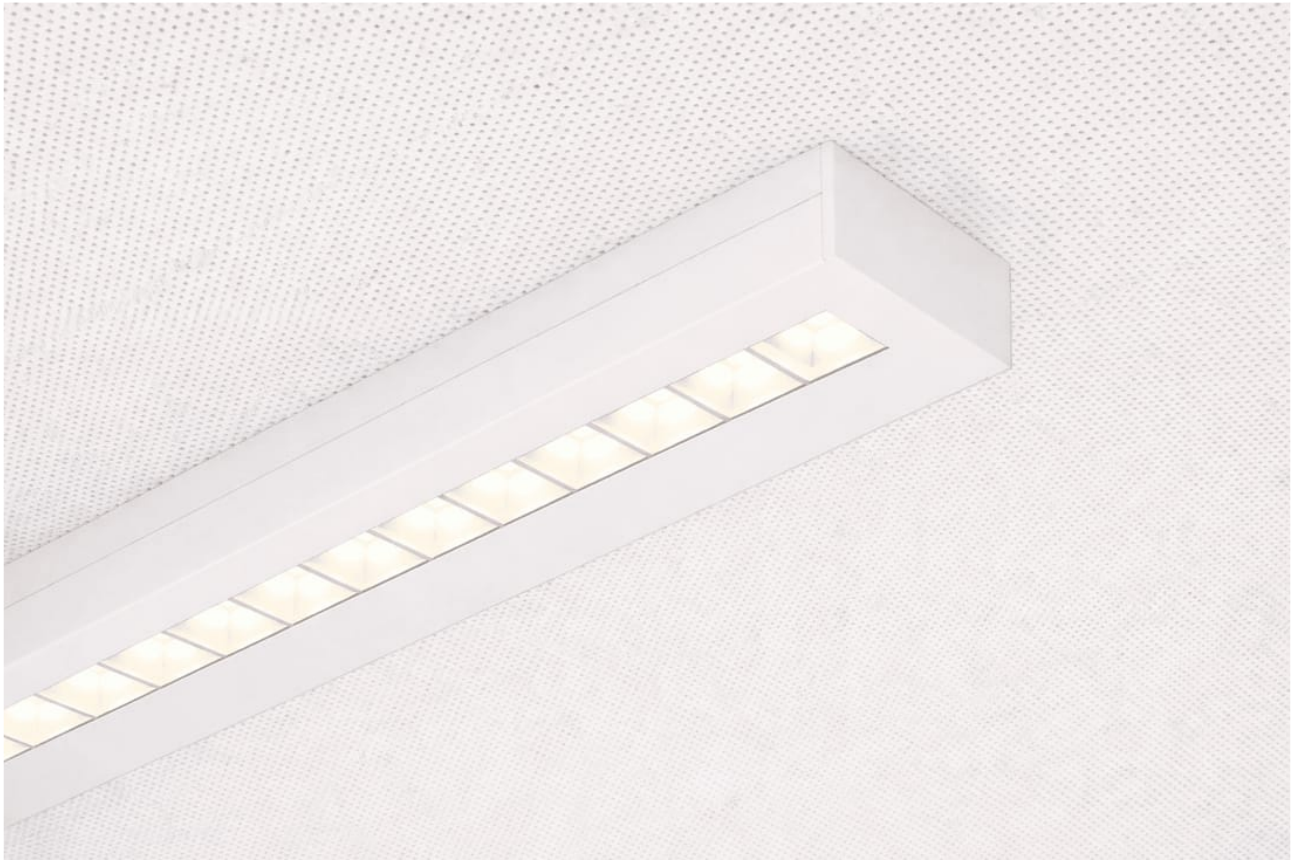

Technical drawings

Dimensions and line art — not to scale

Photometric drawing