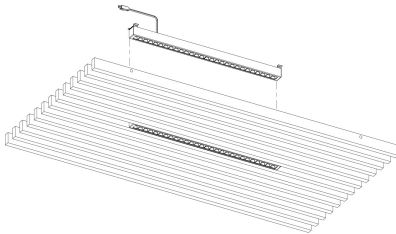

## EVOLO-L

Evolu-L is an elegant, slim LED fixture featuring a row of mid-power LEDs, each with its own lens and louvre. This fixture is specifically designed for use in linear panel ceilings.

- Elegant, slim linear fixture for linear panel ceilings.
- Excellent low-glare task lighting according to EN-12.464/1 for office use
- Available in matte white or matte black textured coating

## PRODUCT IMAGES

Evolo-L is an elegant, slim LED fixture featuring a row of mid-power LEDs, each with its own lens and louvre. This fixture is specifically designed for use in linear panel ceilings.

- Elegant, slim linear fixture for linear panel ceilings.
- Excellent low-glare task lighting according to EN-12.464/1 for office use
- Available in matte white or matte black textured coating