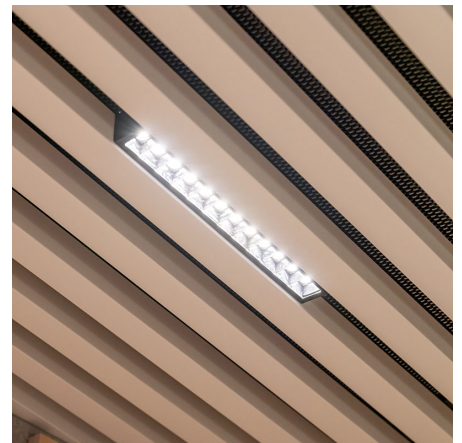

EVOLO-L

Evolu-L is an elegant, slim LED fixture featuring a row of mid-power LEDs, each with its own lens and louver. This fixture is specifically designed for use in linear panel ceilings.

- Elegant, slim linear fixture for linear panel ceilings.
- Excellent low-glare task lighting according to EN-12.464/1 for office use
- Available in matte white or matte black textured coating

Downloads

[Photometrics Evolo](#)

Categories: [Baffle luminaires](#)

PRODUCT IMAGES

Evolo-L is an elegant, slim LED fixture featuring a row of mid-power LEDs, each with its own lens and louvre. This fixture is specifically designed for use in linear panel ceilings.

- Elegant, slim linear fixture for linear panel ceilings.
- Excellent low-glare task lighting according to EN-12.464/1 for office use
- Available in matte white or matte black textured coating

Downloads

[Photometrics Evolo](#)

NOTES

ADDITIONAL INFORMATION

Air extraction	N/A
Armaturefficiëntie	>130lm/W
Bevestiging	ceiling mounting
CIE Flux code	93 100 100 100 100
Driver positie	Attached to the fixture, Loose driver
Energielabel	A++
Family	Evolo
Photobiological safety	IEC 62471: RG1 (low risc)
Glare (UGR)	<19
IP-class	IP20 (upwards)/IP40 (downwards)
Isolatieklasse	Class II
Kleurconsistentie (SDCM)	SDCM=3
Kleurtemperatuur	Tunable White, 2700K, 3000K, 3500K, 4000K
Color Rendering Index (CRI)	CRI97, CRI90, CRI80
Light control	1-10V dimming, Casambi dimming, DALI dimming, Optional
Luchtafzuiging	n.v.t.
Material	Steel
Emergency lighting	1 hour emergency power, Optional, Optional 1 hour autonomy self-test
Ambient temperature	-20°C / +40°C
Optics	Lens en louver
Oriëntatie	Down
Packaging dimensions	Bulk packaging
Powerfactor	>9
Primaire aansluitingen	BST 14i2, Europlug, On request, GST18i3, GST18i5 pastelblauw, On the driver
Productkleur	On request
Producttoepassing	Education, Hospitality, Office, Public spaces
Self-adhesive dust cover	Optional
Verpakkingsafmetingen	Bulkverpakking
Verwachte levensduur	L90B50@60,000h (Tq 25°C)