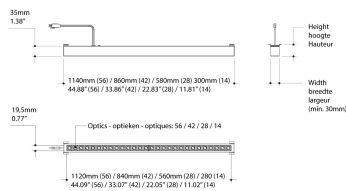

## PRODUCT IMAGES

Evolo-L is an elegant, slim LED fixture featuring a row of mid-power LEDs, each with its own lens and louvre. This fixture is specifically designed for use in linear panel ceilings.

- Elegant, slim linear fixture for linear panel ceilings.
- Excellent low-glare task lighting according to EN-12.464/1 for office use
- Available in matte white or matte black textured coating