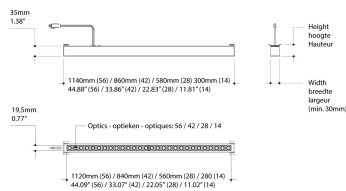

EVOLO-L

Evolu-L is an elegant, slim LED fixture featuring a row of mid-power LEDs, each with its own lens and louver. This fixture is specifically designed for use in linear panel ceilings.

- Elegant, slim linear fixture for linear panel ceilings.
- Excellent low-glare task lighting according to EN-12.464/1 for office use
- Available in matte white or matte black textured coating

Downloads

[Photometrics Evolo](#)

Categories: [Baffle luminaires](#)

PRODUCT IMAGES

Evolo-L is an elegant, slim LED fixture featuring a row of mid-power LEDs, each with its own lens and louvre. This fixture is specifically designed for use in linear panel ceilings.

[Photometrics Evolo](#)

NOTES

ADDITIONAL INFORMATION

Air extraction	N/A
Armaturefficiëntie	>130lm/W
Bevestiging	ceiling mounting
CIE Flux code	93 100 100 100 100
Driver positie	Attached to the fixture, Loose driver
Energielabel	A++
Family	Evolo
Photobiological safety	IEC 62471: RG1 (low risc)
Glare (UGR)	<19
IP-class	IP20 (upwards)/IP40 (downwards)
Isolatieklasse	Class II
Kleurconsistentie (SDCM)	SDCM=3
Kleurtemperatuur	Tunable White, 2700K, 3000K, 3500K, 4000K
Color Rendering Index (CRI)	CRI97, CRI90, CRI80
Light control	1-10V dimming, Casambi dimming, DALI dimming, Optional
Luchtafzuiging	n.v.t.
Material	Steel
Emergency lighting	1 hour emergency power, Optional, Optional 1 hour autonomy self-test
Ambient temperature	-20°C / +40°C
Optics	Lens en louver
Oriëntatie	Down
Packaging dimensions	Bulk packaging
Powerfactor	>9
Primaire aansluitingen	BST 14i2, Europlug, On request, GST18i3, GST18i5 pastelblauw, On the driver
Productkleur	On request
Producttoepassing	Education, Hospitality, Office, Public spaces
Self-adhesive dust cover	Optional
Verpakkingsafmetingen	Bulkverpakking
Verwachte levensduur	L90B50@60,000h (Tq 25°C)