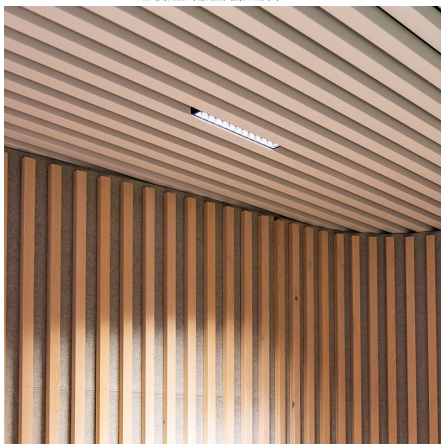

## EVOLO-L

Evolu-L is an elegant, slim LED fixture featuring a row of mid-power LEDs, each with its own lens and louvre. This fixture is specifically designed for use in linear panel ceilings.

- Elegant, slim linear fixture for linear panel ceilings.
- Excellent low-glare task lighting according to EN-12.464/1 for office use
- Available in matte white or matte black textured coating

## PRODUCT IMAGES

Evolo-L is an elegant, slim LED fixture featuring a row of mid-power LEDs, each with its own lens and louvre. This fixture is specifically designed for use in linear panel ceilings.

- Elegant, slim linear fixture for linear panel ceilings.
- Excellent low-glare task lighting according to EN-12.464/1 for office use
- Available in matte white or matte black textured coating