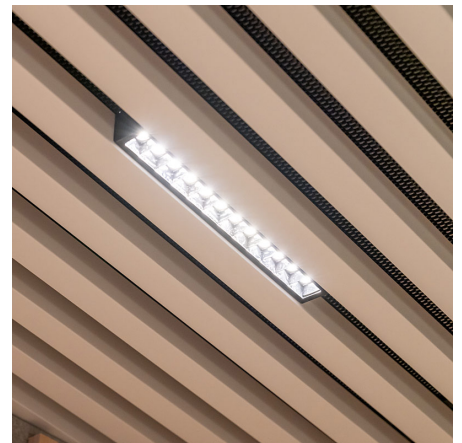

## EVOLO-L

Evolu-L is an elegant, slim LED fixture featuring a row of mid-power LEDs, each with its own lens and louvre. This fixture is specifically designed for use in linear panel ceilings.

- Elegant, slim linear fixture for linear panel ceilings.
- Excellent low-glare task lighting according to EN-12.464/1 for office use
- Available in matte white or matte black textured coating

## PRODUCT IMAGES

Evolo-L is an elegant, slim LED fixture featuring a row of mid-power LEDs, each with its own lens and louvre. This fixture is specifically designed for use in linear panel ceilings.

- Elegant, slim linear fixture for linear panel ceilings.
- Excellent low-glare task lighting according to EN-12.464/1 for office use
- Available in matte white or matte black textured coating