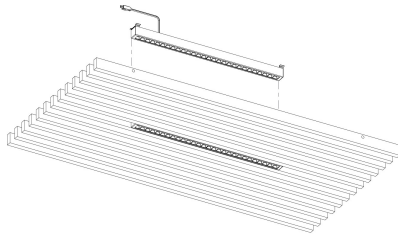

EVOLO-L

Evolu-L is an elegant, slim LED fixture featuring a row of mid-power LEDs, each with its own lens and louver. This fixture is specifically designed for use in linear panel ceilings.

- Elegant, slim linear fixture for linear panel ceilings.
- Excellent low-glare task lighting according to EN-12.464/1 for office use
- Available in matte white or matte black textured coating

Downloads

[Photometrics Evolo](#)

Categories: [Baffle luminaires](#)

PRODUCT IMAGES

Evolo-L is an elegant, slim LED fixture featuring a row of mid-power LEDs, each with its own lens and louvre. This fixture is specifically designed for use in linear panel ceilings.

- Elegant, slim linear fixture for linear panel ceilings.
- Excellent low-glare task lighting according to EN-12.464/1 for office use
- Available in matte white or matte black textured coating

Downloads

[Photometrics Evolo](#)

NOTES

ADDITIONAL INFORMATION

Air extraction	N/A
Armaturefficiëntie	>130lm/W
Bevestiging	ceiling mounting
CIE Flux code	93 100 100 100 100
Driver positie	Attached to the fixture, Loose driver
Energielabel	A++
Family	Evolo
Photobiological safety	IEC 62471: RG1 (low risc)
Glare (UGR)	<19
IP-class	IP20 (upwards)/IP40 (downwards)
Isolatieklasse	Class II
Kleurconsistentie (SDCM)	SDCM=3
Kleurtemperatuur	Tunable White, 2700K, 3000K, 3500K, 4000K
Color Rendering Index (CRI)	CRI97, CRI90, CRI80
Light control	1-10V dimming, Casambi dimming, DALI dimming, Optional
Luchtafzuiging	n.v.t.
Material	Steel
Emergency lighting	1 hour emergency power, Optional, Optional 1 hour autonomy self-test
Ambient temperature	-20°C / +40°C
Optics	Lens en louver
Oriëntatie	Down
Packaging dimensions	Bulk packaging
Powerfactor	>9
Primaire aansluitingen	BST 14i2, Europlug, On request, GST18i3, GST18i5 pastelblauw, On the driver
Productkleur	On request
Producttoepassing	Education, Hospitality, Office, Public spaces
Self-adhesive dust cover	Optional
Verpakkingsafmetingen	Bulkverpakking
Verwachte levensduur	L90B50@60,000h (Tq 25°C)