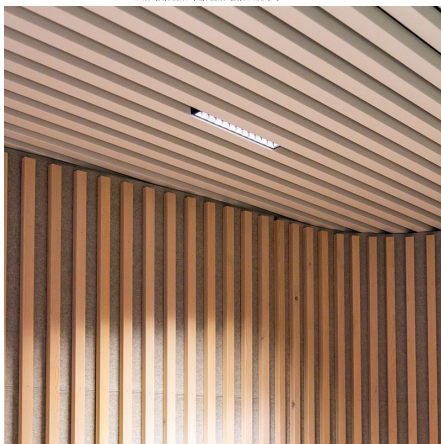

EVOLO-L

Evolu-L is an elegant, slim LED fixture featuring a row of mid-power LEDs, each with its own lens and louver. This fixture is specifically designed for use in linear panel ceilings.

- Elegant, slim linear fixture for linear panel ceilings.
- Excellent low-glare task lighting according to EN-12.464/1 for office use
- Available in matte white or matte black textured coating

Downloads

[Photometrics Evolo](#)

Categories: [Baffle luminaires](#)

PRODUCT IMAGES

Evolo-L is an elegant, slim LED fixture featuring a row of mid-power LEDs, each with its own lens and louvre. This fixture is specifically designed for use in linear panel ceilings.

- Elegant, slim linear fixture for linear panel ceilings.
- Excellent low-glare task lighting according to EN-12.464/1 for office use
- Available in matte white or matte black textured coating

Downloads

[Photometrics Evolo](#)

NOTES

ADDITIONAL INFORMATION

Air extraction	N/A
Armaturefficiëntie	>130lm/W
Bevestiging	ceiling mounting
CIE Flux code	93 100 100 100 100
Driver positie	Attached to the fixture, Loose driver
Energielabel	A++
Family	Evolo
Photobiological safety	IEC 62471: RG1 (low risc)
Glare (UGR)	<19
IP-class	IP20 (upwards)/IP40 (downwards)
Isolatieklasse	Class II
Kleurconsistentie (SDCM)	SDCM=3
Kleurtemperatuur	Tunable White, 2700K, 3000K, 3500K, 4000K
Color Rendering Index (CRI)	CRI97, CRI90, CRI80
Light control	1-10V dimming, Casambi dimming, DALI dimming, Optional
Luchtafzuiging	n.v.t.
Material	Steel
Emergency lighting	1 hour emergency power, Optional, Optional 1 hour autonomy self-test
Ambient temperature	-20°C / +40°C
Optics	Lens en louver
Oriëntatie	Down
Packaging dimensions	Bulk packaging
Powerfactor	>9
Primaire aansluitingen	BST 14i2, Europlug, On request, GST18i3, GST18i5 pastelblauw, On the driver
Productkleur	On request
Producttoepassing	Education, Hospitality, Office, Public spaces
Self-adhesive dust cover	Optional
Verpakkingsafmetingen	Bulkverpakking
Verwachte levensduur	L90B50@60,000h (Tq 25°C)