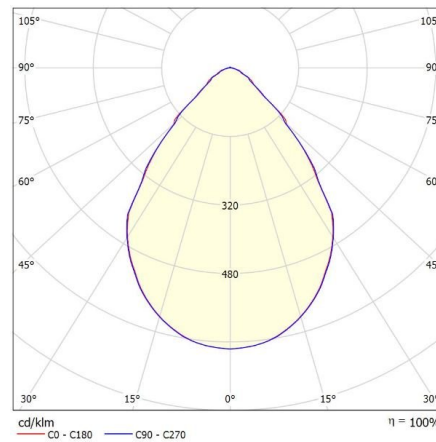

PRODUCT IMAGES

Fusion-M 600×600 square is a series of LED fixtures with modular dimensions for use in suspended ceilings. The fixtures are made from a lightweight composite panel material consisting of two layers of painted aluminum skin with a thermoplastic core in between.

- Suitable for use in combination with all common suspended ceilings
- Architectural appearance
- Equipped with a prismatic lens (UGR 19) or an opal diffuser

Downloads

[Photometrics Fusion-M 600x600 square](#)