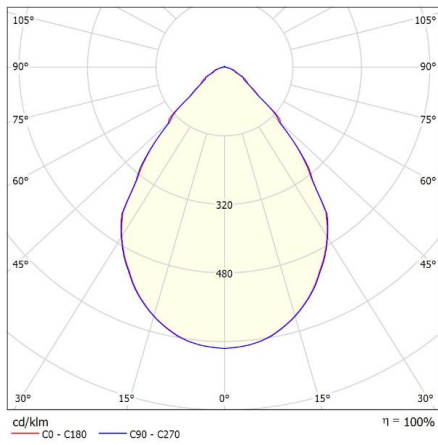

PRODUCT IMAGES

Fusion WEC is a linear luminaire with a prismatic lens or opal diffuser for use in Interalu WEC® [climate ceilings](#).

- Lightweight construction
- Two lengths available: 1135mm and 1415mm
- With micro-prismatic lens (UGR 19 office-compliant) or opal diffuser

Downloads

[Photometrics Fusion-WEC](#)