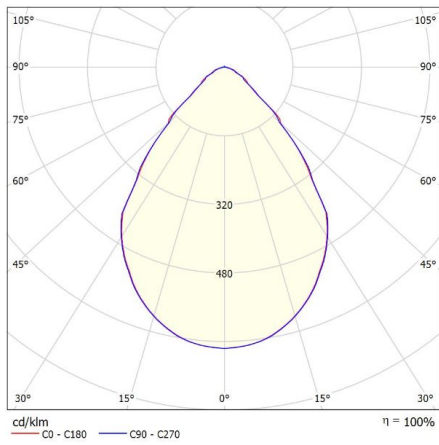

FUSION WEC

Fusion WEC is a linear luminaire with a prismatic lens or opal diffuser for use in Interalu WEC® [climate ceilings](#).

- Lightweight construction
- Two lengths available: 1135mm and 1415mm
- With microprismatic lens (UGR < 19 office compliant) or opal diffuser

Categories: [Baffle luminaires](#), [Climate ceiling fixtures](#)

PRODUCT IMAGES

Fusion WEC is a linear luminaire with a prismatic lens or opal diffuser for use in Interalu WEC® [climate ceilings](#).

- Lightweight construction
- Two lengths available: 1135mm and 1415mm
- With microprismatic lens (UGR < 19 office compliant) or opal diffuser