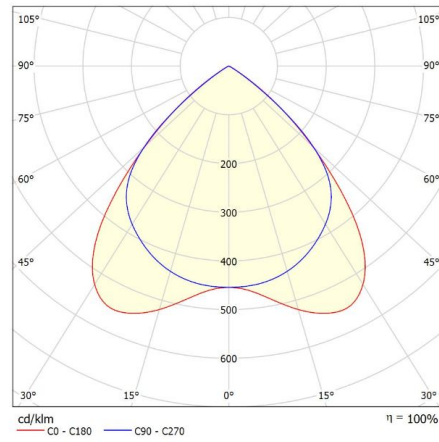

PRODUCT IMAGES

A linear luminaire with a parabolic batwing louver for use in climate and metal ceilings.

- Batwing louver design enables large fixture spacings while maintaining good uniformity
- Louvers matte or gloss anodized or UGR < 19 for office use
- Bandraster mounting allows for easy installation

Downloads

[Photometrics Linterna](#)