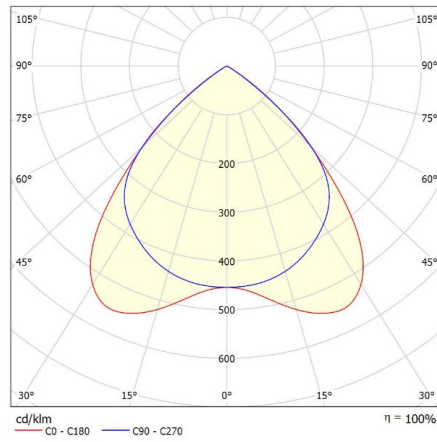

PRODUCT IMAGES

A linear luminaire with a parabolic batwing louver for use in climate and metal ceilings.

- Batwing louver design enables large fixture spacings while maintaining good uniformity
- Louvers matte or gloss anodized or $UGR < 19$ for office use
- Bandraster mounting allows for easy installation