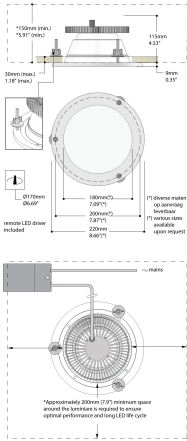

- IP65 housing (on the underside)
- Installation with a set of three polyamide screws
- Corrosion-free safety lighting
- White edge and opal polycarbonate diffuser

Downloads

[Photometrics Meson aqua](#)

Categories: [Downlights and recessed spotlights](#)

PRODUCT IMAGES

Meson round 220 Aqua is an IP65 high-quality recessed downlight specifically designed for use above swimming pools and other wet areas. The cover and opal diffuser are made of plastic. The fixture is equipped with a set of three polyamide screws for mounting in suspended ceilings.

Voltage / frequentie	220-240V, 50 / 60Hz
Shape	Round
Cut-out size	∅170mm
Zelfklevende stofkap	Optioneel

PHOTOMETRIC DATA

44.930 Meson Aqua 9W 1000lm 3000K CRI90 G8
44.930 Meson Aqua 11W 1200lm 3000K CRI90 G8
44.930 Meson Aqua 13W 1400lm 3000K CRI90 G8
44.930 Meson Aqua 15W 1600lm 3000K CRI90 G8
44.930 Meson Aqua 17W 1800lm 3000K CRI90 G8
44.930 Meson Aqua 20W 2000lm 3000K CRI90 G8
44.930 Meson Aqua 24W 2400lm 3000K CRI90 G8
44.930 Meson Aqua 28W 2700lm 3000K CRI90 G8