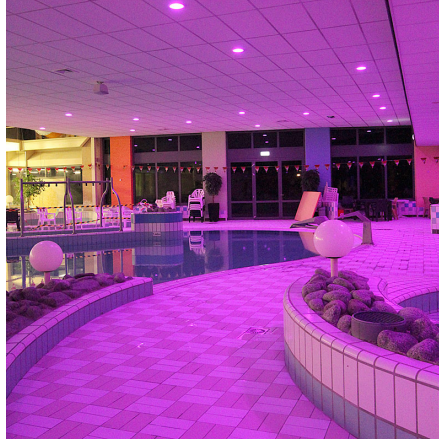

MESON ROUND 220 AQUA

Meson round 220 Aqua is an IP65 high-quality recessed downlight specifically designed for use above swimming pools and other wet areas. The cover and opal diffuser are made of plastic. The fixture is equipped with a set of three polyamide screws for mounting in suspended ceilings.

Categories: [Downlights and recessed spotlights](#)

PRODUCT IMAGES

Meson round 220 Aqua is an IP65 high-quality recessed downlight specifically designed for use above swimming pools and other wet areas. The cover and opal diffuser are made of plastic. The fixture is equipped with a set of three polyamide screws for mounting in suspended ceilings.