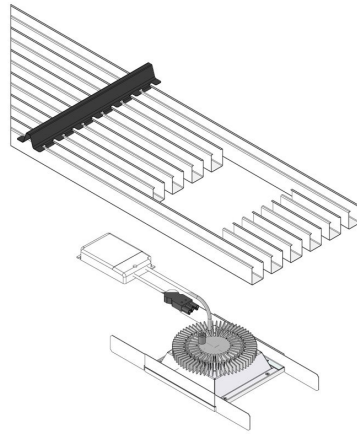

MESON SQUARE 180 SAPP

A high-quality LED downlight with powerful LEDs, shielded by a prismatic lens or a satin diffuser. The fixture is designed for use in Interlu SAPP® ceilings.

- Easy integration into Interlu SAPP® ceilings
- Equipped with a prismatic lens or a satin diffuser.
- Can be combined with other square 180 SAPP gimbal spotlights

Downloads

[Photometrics Meson square 180](#)

Create your own product, download the PDF specification sheet or add to the quotation:

Categories: [Baffle luminaires](#), [Climate ceiling fixtures](#)

PRODUCT IMAGES

A high-quality LED downlight with powerful LEDs, shielded by a prismatic lens or a satin diffuser. The fixture is designed for use in Interlu SAPP® ceilings.

- Easy integration into Interlu SAPP® ceilings
- Equipped with a prismatic lens or a satin diffuser.
- Can be combined with other square 180 SAPP gimbal spotlights