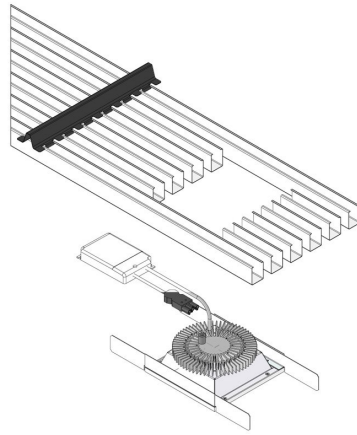

## MESON SQUARE 180 SAPP

A high-quality LED downlight with powerful LEDs, shielded by a prismatic lens or a satin diffuser. The fixture is designed for use in Interlu SAPP® ceilings.

- Easy integration into Interlu SAPP® ceilings
- Equipped with a prismatic lens or a satin diffuser.
- Can be combined with other square 180 SAPP gimbal spotlights

## PRODUCT IMAGES

A high-quality LED downlight with powerful LEDs, shielded by a prismatic lens or a satin diffuser. The fixture is designed for use in Interlu SAPP® ceilings.

- Easy integration into Interlu SAPP® ceilings
- Equipped with a prismatic lens or a satin diffuser.
- Can be combined with other square 180 SAPP gimbal spotlights