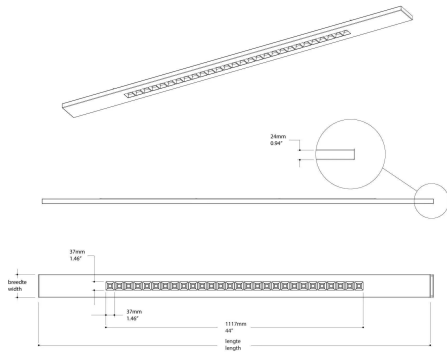

METRONOME-B

Metronome-B is a linear LED luminaire equipped with 20, 28, or 36 lenses, recessed behind a grid-shaped louver for use in modular grid ceilings. This LED luminaire offers a completely new lighting solution for effective illumination with an architectural aesthetic. A choice can be made between UGR< 19 optics (standard) and UGR< 16.

- Architectural aesthetic with 20, 28, or 36 optics
- Choice between UGR< 19 and UGR< 16 optics
- Louver finish white or high-gloss aluminum
- Flat design for shallow ceiling depths

Categories: [Strip grid fixtures](#)

PRODUCT IMAGES

Metronome-B is a linear LED luminaire equipped with 20, 28, or 36 lenses, recessed behind a grid-shaped louver for use in modular grid ceilings. This LED luminaire offers a completely new lighting solution for effective illumination with an architectural aesthetic. A choice can be made between $UGR < 19$ optics (standard) and $UGR < 16$.

- Architectural aesthetic with 20, 28, or 36 optics
- Choice between $UGR < 19$ and $UGR < 16$ optics
- Louver finish white or high-gloss aluminum
- Flat design for shallow ceiling depths

NOTES

ADDITIONAL INFORMATION