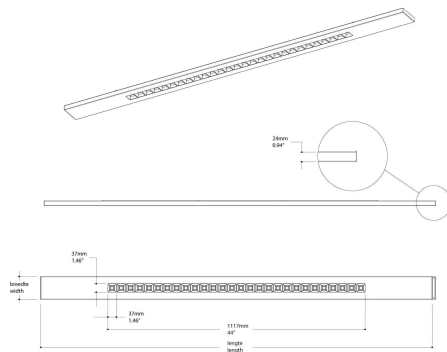

## **METRONOME-B**

Metronome-B is a linear LED luminaire equipped with 20, 28, or 36 lenses, recessed behind a grid louver for use in bandrastrer ceilings. This LED luminaire is a completely new lighting solution for effective illumination with an architectural look. Choose between UGR< 19 optics (standard) and UGR< 16.

### **Downloads**

[Photometrics Metronome-B](#)

**Create your own product, download the PDF specification sheet or add to the quotation:**

**Categories:** [Strip grid fixtures](#)

## PRODUCT IMAGES

Metronome-B is a linear LED luminaire equipped with 20, 28, or 36 lenses, recessed behind a grid louver for use in bandrastrer ceilings. This LED luminaire is a completely new lighting solution for effective illumination with an architectural look. Choose between UGR < 19 optics (standard) and UGR < 16.

- Architectural aesthetic with 20, 28, or 36 optics
- Choice of UGR < 19 or UGR < 16 optics.
- Louver finish white or high-gloss aluminum
- Flat design for shallow ceiling depths