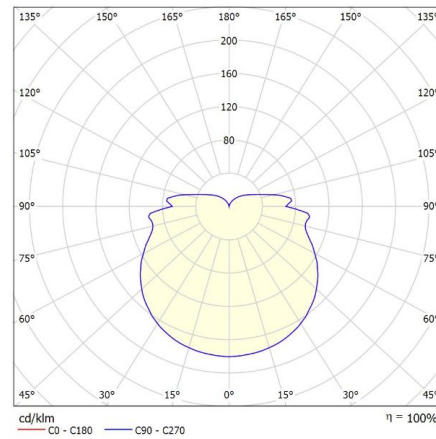

MOONGLOW ROUND 290

Moonglow round 290 is a surface-mounted fixture with a decorative luminous disc-shaped acrylic diffuser.

- Effective lighting with decorative architectural appeal
- Wall or ceiling mount
- Matte black or matte white finish
- IK6 impact resistant for use in corridors and stairwells
- Emergency lighting version available

Downloads

[Photometrics Moonglow round 290 BIM files](#) [Photometrics Moonglow round 290](#)

Categories: [Surface-mounted luminaires](#)

PRODUCT IMAGES

Moonglow round 290 is a surface-mounted fixture with a decorative luminous disc-shaped acrylic diffuser.

Verwachte levensduur	L90B50@60,000h (Tq 25°C)
Voltage / frequentie	220-240V, 50 / 60Hz
Shape	Round
Cut-out size	∅170mm
Zelfklevende stofkap	Optioneel

PHOTOMETRIC DATA

Moonglow Round 290 11W 1000lm 3000K CRI80 G8
Moonglow Round 290 11W 1050lm 4000K CRI80 G8
Moonglow Round 290 15W 1300lm 3000K CRI80 G8
Moonglow Round 290 15W 1400lm 4000K CRI80 G8
Moonglow Round 290 20W 1650lm 3000K CRI80 G8
Moonglow Round 290 20W 1700lm 4000K CRI80 G8
Moonglow Round 290 HO 24W 1950lm 3000K CRI80 G8
Moonglow Round 290 HO 24W 2000lm 4000K CRI80 G8
Moonglow Round 290 HO 33W 2500lm 3000K CRI80 G8
Moonglow Round 290 HO 33W 2600lm 4000K CRI80 G8