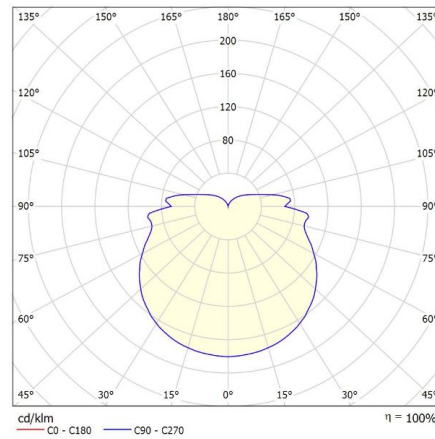

MOONGLOW ROUND 290

Moonglow round 290 is a surface-mounted fixture with a decorative luminous disc-shaped acrylic diffuser.

- Effective lighting with decorative architectural appeal
- Wall or ceiling mount
- Matte black or matte white finish
- IK6 impact resistant for use in corridors and stairwells
- Emergency lighting version available

Categories: [Surface-mounted luminaires](#)

PRODUCT IMAGES

Moonglow round 290 is a surface-mounted fixture with a decorative luminous disc-shaped acrylic diffuser.

- Effective lighting with decorative architectural appeal
- Wall or ceiling mount
- Matte black or matte white finish
- IK6 impact resistant for use in corridors and stairwells
- Emergency lighting version available

Verwachte levensduur	L90B50@60,000h (Tq 25°C)
Voltage / frequentie	220-240V, 50 / 60Hz
Shape	Round
Cut-out size	∅170mm
Zelfklevende stofkap	Optioneel

PHOTOMETRIC DATA

Moonglow Round 290 11W 1000lm 3000K CRI80 G8
Moonglow Round 290 11W 1050lm 4000K CRI80 G8
Moonglow Round 290 15W 1300lm 3000K CRI80 G8
Moonglow Round 290 15W 1400lm 4000K CRI80 G8
Moonglow Round 290 20W 1650lm 3000K CRI80 G8
Moonglow Round 290 20W 1700lm 4000K CRI80 G8
Moonglow Round 290 HO 24W 1950lm 3000K CRI80 G8
Moonglow Round 290 HO 24W 2000lm 4000K CRI80 G8
Moonglow Round 290 HO 33W 2500lm 3000K CRI80 G8
Moonglow Round 290 HO 33W 2600lm 4000K CRI80 G8