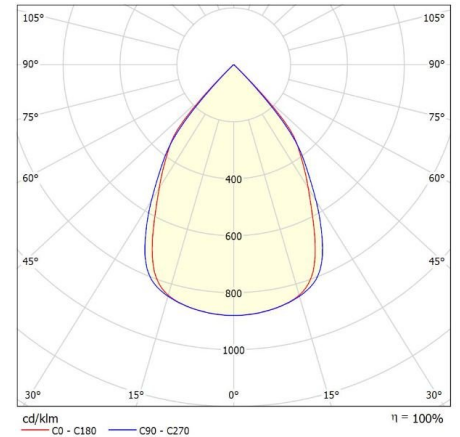

PRODUCT IMAGES

Sirio Easy-KlimaPlus, a 21.5 mm slim linear lighting fixture with lenses for use in Interalu Sirio Easy-KlimaPlus® ceilings.

- Fully integrated into [Interalu](#) Easy Klima Plus® ceilings
- Easy installation with magnetic mounting
- Available in three lengths 900, 1200 and 1500
- Unique lens configuration UGR < 19 office-compatible