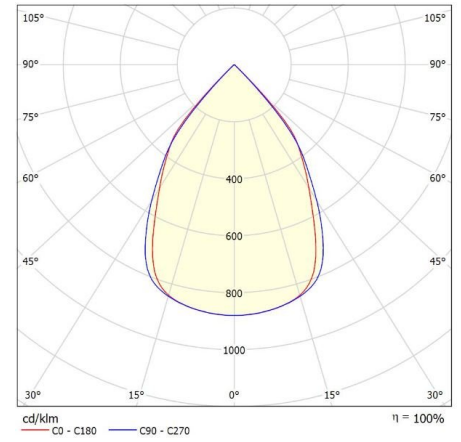

SIRIO EASY-KLIMAPLUS®

Sirio Easy-KlimaPlus, a 21.5 mm slim linear lighting fixture with lenses for use in Interalu Sirio Easy-KlimaPlus® ceilings.

- Fully integrated into [Interalu](#) Easy Klima Plus® ceilings
- Easy installation with magnetic mounting
- Available in three lengths 900, 1200 and 1500
- Unique lens configuration UGR 19 office-compliant

Downloads

[Photometrics Sirio EKP](#)

Categories: [Climate ceiling fixtures](#), [Baffle luminaires](#)

PRODUCT IMAGES

Sirio Easy-KlimaPlus, a 21.5 mm slim linear lighting fixture with lenses for use in Interalu Sirio Easy-KlimaPlus® ceilings.