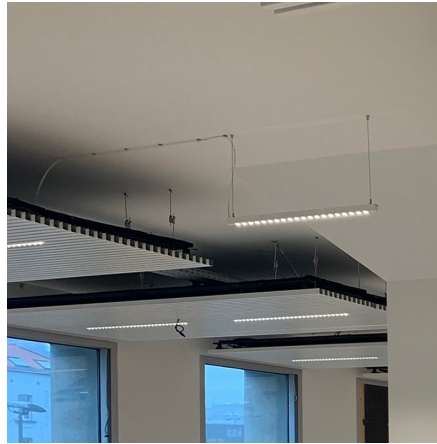

PRODUCT IMAGES

Glare Evaluation According to UGR

Room Size	X	Y	Viewing direction at right angles to lamp axis					Viewing direction parallel to lamp axis					
Room Size	X	Y	70	70	50	50	30	70	70	50	50	30	
Room Size	X	Y	20	20	20	20	20	20	20	20	20	20	
2H	2H	2H	18.7	19.4	18.9	19.6	19.8	18.3	19.0	18.5	19.2	19.4	
	3H	3H	18.6	19.2	18.8	19.4	19.7	18.1	18.8	18.4	19.0	19.2	
	4H	4H	18.5	19.1	18.8	19.3	19.6	18.1	18.7	18.4	18.9	19.2	
	6H	6H	18.4	19.0	18.7	19.2	19.5	18.0	18.5	18.3	18.8	19.1	
	8H	8H	18.4	18.9	18.7	19.2	19.5	18.0	18.5	18.3	18.8	19.1	
	12H	12H	18.3	18.8	18.7	19.1	19.5	17.9	18.4	18.3	18.7	19.0	
4H	2H	2H	18.5	19.1	18.8	19.3	19.6	18.1	18.7	18.4	18.9	19.2	
	3H	3H	18.3	18.8	18.7	19.1	19.5	17.9	18.4	18.3	18.7	19.0	
	4H	4H	18.3	18.7	18.6	19.0	19.4	17.9	18.3	18.2	18.6	19.0	
	6H	6H	18.2	18.6	18.6	18.9	19.3	17.8	18.1	18.2	18.5	18.9	
	8H	8H	18.2	18.5	18.6	18.9	19.3	17.8	18.1	18.2	18.5	18.9	
	12H	12H	18.1	18.4	18.6	18.8	19.2	17.7	18.0	18.2	18.4	18.8	
8H	4H	4H	18.2	18.5	18.6	18.9	19.3	17.7	18.1	18.2	18.4	18.8	
	6H	6H	18.1	18.3	18.5	18.7	19.2	17.7	17.9	18.1	18.3	18.8	
	8H	8H	18.0	18.2	18.5	18.7	19.2	17.6	17.8	18.1	18.3	18.7	
	12H	12H	18.0	18.2	18.5	18.6	19.1	17.6	17.7	18.1	18.2	18.7	
	12H	4H	4H	18.1	18.4	18.6	18.8	19.2	17.7	18.0	18.1	18.4	18.8
		6H	6H	18.0	18.2	18.5	18.7	19.2	17.6	17.9	18.1	18.3	18.7
8H		8H	18.0	18.2	18.5	18.6	19.1	17.6	17.7	18.1	18.2	18.7	
Variation of the observer position for the laminaire distance S													
S = 1.0H			+3.8 / -12.2					+4.7 / -13.4					
S = 1.5H			+6.5 / -14.3					+7.5 / -14.8					
S = 2.0H			+8.5 / -15.6					+9.5 / -15.5					
Standard table			BK00					BK00					
Correction Summand			0.0					-0.4					
Corrected Glare Indices referring to 3283lm Total Luminous Flux													

Sirio-S black is an elegant, slim LED pendant luminaire equipped with a row of mid-power LEDs, each with an individual lens and louver. The luminaire creates a low-glare light distribution (UGR < 19) suitable for office environments.

- Identical design to Sirio SAPP® ceiling luminaires
- Slim design available in three lengths: 880, 1200 and 1520 mm
- Low-glare light distribution (UGR < 19) suitable for office environments

Downloads

[Photometrics Sirio-S](#)

Create your own custom product, download the PDF specification sheet or add to quote: