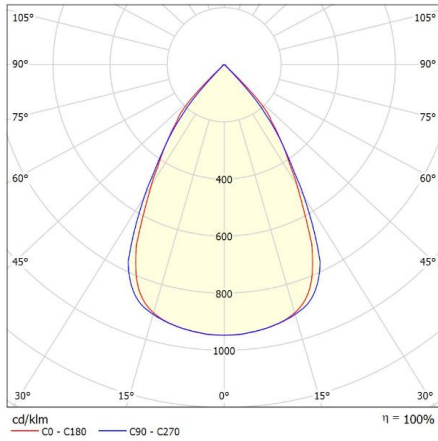

PRODUCT IMAGES

Glare Evaluation According to UGR

Room Size	X	Y	Viewing direction at right angles to lamp axis					Viewing direction parallel to lamp axis					
Room Size	X	Y	70	70	50	50	30	70	70	50	50	30	
Room Size	X	Y	20	20	20	20	20	20	20	20	20	20	
2H	2H	2H	18.7	19.4	18.9	19.6	19.8	18.3	19.0	18.5	19.2	19.4	
	3H	3H	18.6	19.2	18.8	19.4	19.7	18.1	18.8	18.4	19.0	19.2	
	4H	4H	18.5	19.1	18.8	19.3	19.6	18.1	18.7	18.4	18.9	19.2	
	6H	6H	18.4	19.0	18.7	19.2	19.5	18.0	18.5	18.3	18.8	19.1	
	8H	8H	18.4	18.9	18.7	19.2	19.5	18.0	18.5	18.3	18.8	19.1	
	12H	12H	18.3	18.8	18.7	19.1	19.5	17.9	18.4	18.3	18.7	19.0	
4H	2H	2H	18.5	19.1	18.8	19.3	19.6	18.1	18.7	18.4	18.9	19.2	
	3H	3H	18.3	18.8	18.7	19.1	19.5	17.9	18.4	18.3	18.7	19.0	
	4H	4H	18.3	18.7	18.6	19.0	19.4	17.9	18.3	18.2	18.6	19.0	
	6H	6H	18.2	18.6	18.6	18.9	19.3	17.8	18.1	18.2	18.5	18.9	
	8H	8H	18.2	18.5	18.6	18.9	19.3	17.8	18.1	18.2	18.5	18.9	
	12H	12H	18.1	18.4	18.6	18.8	19.2	17.7	18.0	18.2	18.4	18.8	
8H	4H	4H	18.2	18.5	18.6	18.9	19.3	17.7	18.1	18.2	18.4	18.8	
	6H	6H	18.1	18.3	18.5	18.7	19.2	17.7	17.9	18.1	18.3	18.8	
	8H	8H	18.0	18.2	18.5	18.7	19.2	17.6	17.8	18.1	18.3	18.7	
	12H	12H	18.0	18.2	18.5	18.6	19.1	17.6	17.7	18.1	18.2	18.7	
	12H	4H	4H	18.1	18.4	18.6	18.8	19.2	17.7	18.0	18.1	18.4	18.8
		6H	6H	18.0	18.2	18.5	18.7	19.2	17.6	17.9	18.1	18.3	18.7
8H		8H	18.0	18.2	18.5	18.6	19.1	17.6	17.7	18.1	18.2	18.7	
Variation of the observer position for the laminaire distance S													
S = 1.0H			+3.8 / -12.2					+4.7 / -13.4					
S = 1.5H			+6.5 / -14.3					+7.5 / -14.8					
S = 2.0H			+8.5 / -15.6					+9.5 / -15.5					
Standard table			BK00					BK00					
Correction Summand			0.0					-0.4					
Corrected Glare Indices referring to 3283lm Total Luminous Flux													

Sirio-S black is an elegant, slim LED pendant luminaire equipped with a row of mid-power LEDs, each with an individual lens and louver. The luminaire creates a low-glare light distribution (UGR < 19) suitable for office environments.

- Identical design to Sirio SAPP® ceiling luminaires
- Slim design available in three lengths: 880, 1200 and 1520 mm
- Low-glare light distribution (UGR < 19) suitable for office environments

Downloads

[Photometrics Sirio-S](#)

Create your own custom product, download the PDF specification sheet or add to quote: