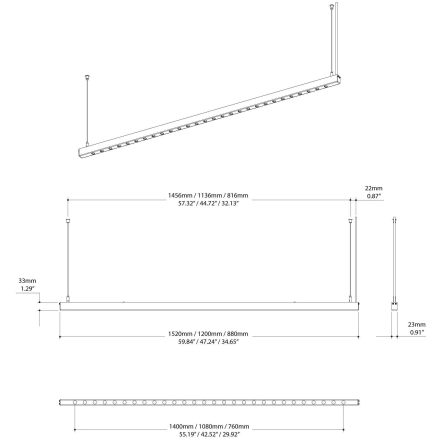

PRODUCT IMAGES

Glare Evaluation According to UGR

Room Size	X	Y	Viewing direction at right angles to lamp axis					Viewing direction parallel to lamp axis					
Room Size	X	Y	70	70	50	50	30	70	70	50	50	30	
Room Size	X	Y	20	20	20	20	20	20	20	20	20	20	
2H	2H	2H	18.7	19.4	18.9	19.6	19.8	18.3	19.0	18.5	19.2	19.4	
	3H	3H	18.6	19.2	18.8	19.4	19.7	18.1	18.8	18.4	19.0	19.2	
	4H	4H	18.5	19.1	18.8	19.3	19.6	18.1	18.7	18.4	18.9	19.2	
	6H	6H	18.4	19.0	18.7	19.2	19.5	18.0	18.5	18.3	18.8	19.1	
	8H	8H	18.4	18.9	18.7	19.2	19.5	18.0	18.5	18.3	18.8	19.1	
	12H	12H	18.3	18.8	18.7	19.1	19.5	17.9	18.4	18.3	18.7	19.0	
4H	2H	2H	18.5	19.1	18.8	19.3	19.6	18.1	18.7	18.4	18.9	19.2	
	3H	3H	18.3	18.8	18.7	19.1	19.5	17.9	18.4	18.3	18.7	19.0	
	4H	4H	18.3	18.7	18.6	19.0	19.4	17.9	18.3	18.2	18.6	19.0	
	6H	6H	18.2	18.6	18.6	18.9	19.3	17.8	18.1	18.2	18.5	18.9	
	8H	8H	18.2	18.5	18.6	18.9	19.3	17.8	18.1	18.2	18.5	18.9	
	12H	12H	18.1	18.4	18.6	18.8	19.2	17.7	18.0	18.2	18.4	18.8	
8H	4H	4H	18.2	18.5	18.6	18.9	19.3	17.7	18.1	18.2	18.4	18.8	
	6H	6H	18.1	18.3	18.5	18.7	19.2	17.7	17.9	18.1	18.3	18.8	
	8H	8H	18.0	18.2	18.5	18.7	19.2	17.6	17.8	18.1	18.3	18.7	
	12H	12H	18.0	18.2	18.5	18.6	19.1	17.6	17.7	18.1	18.2	18.7	
	12H	4H	4H	18.1	18.4	18.6	18.8	19.2	17.7	18.0	18.1	18.4	18.8
		6H	6H	18.0	18.2	18.5	18.7	19.2	17.6	17.9	18.1	18.3	18.7
8H		8H	18.0	18.2	18.5	18.6	19.1	17.6	17.7	18.1	18.2	18.7	
Variation of the observer position for the laminaire distance S													
S = 1.0H			+3.8 / -12.2					+4.7 / -13.4					
S = 1.5H			+6.5 / -14.3					+7.5 / -14.8					
S = 2.0H			+8.5 / -15.6					+9.5 / -15.5					
Standard table			BK00					BK00					
Correction Summand			0.0					-0.4					
Corrected Glare Indices referring to 3283lm Total Luminous Flux													

Sirio-S black is an elegant, slim LED pendant luminaire equipped with a row of mid-power LEDs, each with an individual lens and louver. The luminaire creates a low-glare light distribution (UGR < 19) suitable for office environments.

- Identical design to Sirio SAPP® ceiling luminaires
- Slim design available in three lengths: 880, 1200 and 1520 mm
- Low-glare light distribution (UGR < 19) suitable for office environments

Downloads

[Photometrics Sirio-S](#)

Create your own custom product, download the PDF specification sheet or add to quote: