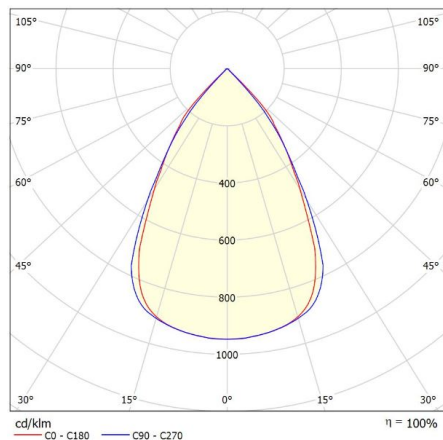

## PRODUCT IMAGES

Glare Evaluation According to UGR														
		70	70	50	50	30	70	70	50	50	30			
p Ceiling		50	30	50	30	30	50	30	50	30	30			
p Walls		20	20	20	20	20	20	20	20	20	20			
p Floor		20	20	20	20	20	20	20	20	20	20			
Room Size	Viewing direction at right angles to lamp axis	Viewing direction parallel to lamp axis												
X Y														
2H	2H	18.7	19.4	18.9	19.6	19.8	18.3	19.0	18.5	19.2	19.4			
	3H	18.6	19.2	18.8	19.4	19.7	18.1	18.8	18.4	19.0	19.2			
	4H	18.5	19.1	18.8	19.3	19.6	18.1	18.7	18.4	18.9	19.2			
	6H	18.4	19.0	18.7	19.2	19.5	18.0	18.5	18.3	18.8	19.1			
	8H	18.4	18.9	18.7	19.2	19.5	18.0	18.5	18.3	18.8	19.1			
	12H	18.3	18.8	18.7	19.1	19.5	17.9	18.4	18.3	18.7	19.0			
4H	2H	18.5	19.1	18.8	19.3	19.6	18.1	18.7	18.4	18.9	19.2			
	3H	18.3	18.8	18.7	19.1	19.5	17.9	18.4	18.3	18.7	19.0			
	4H	18.3	18.7	18.6	19.0	19.4	17.9	18.3	18.2	18.6	19.0			
	6H	18.2	18.6	18.6	18.9	19.3	17.8	18.1	18.2	18.5	18.9			
	8H	18.2	18.5	18.6	18.9	19.3	17.8	18.1	18.2	18.5	18.9			
	12H	18.1	18.4	18.6	18.9	19.2	17.7	18.0	18.2	18.4	18.8			
8H	4H	18.2	18.5	18.6	18.9	19.3	17.7	18.1	18.2	18.4	18.8			
	6H	18.1	18.3	18.5	18.7	19.2	17.7	17.9	18.1	18.3	18.8			
	8H	18.0	18.2	18.5	18.7	19.2	17.6	17.8	18.1	18.3	18.7			
	12H	18.0	18.2	18.5	18.6	19.1	17.6	17.7	18.1	18.2	18.7			
	12H	4H	18.1	18.4	18.6	18.8	19.2	17.7	18.0	18.1	18.4	18.8		
		6H	18.0	18.2	18.5	18.7	19.2	17.6	17.8	18.1	18.3	18.7		
8H		18.0	18.2	18.5	18.6	19.1	17.6	17.7	18.1	18.2	18.7			
Variation of the observer position for the luminaire distances S														
S = 1.0H		+3.8	/	-12.2		+4.7	/	-13.4						
S = 1.5H		+6.5	/	-14.3		+7.5	/	-14.8						
S = 2.0H		+8.5	/	-15.6		+9.5	/	-15.5						
Standard table		BX00					BX00							
Correction		0.0					-0.4							
Summand		0.0					-0.4							
Corrected Glare Indices referring to 3283lm Total Luminous Flux														