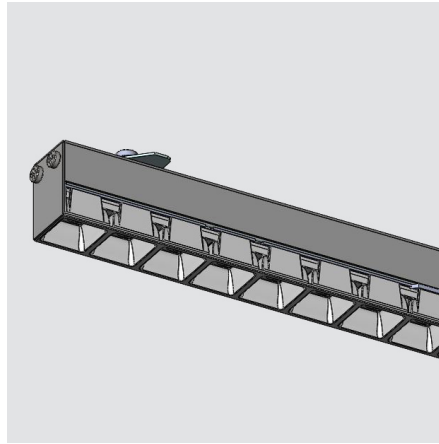

- Elegant slim line design for the use in linear lamella ceilings
- Excellent low-glare light task lighting according to EN-12.464/1 for use in offices
- Available in a decorative matt white or matt white textured coating

Downloads

[Photometrics Ultralight](#)

Create your own custom made product, download the PDF specsheet or add to quote:

Categories: [Baffle luminaires](#)

PRODUCT IMAGES

f-waardering volgens UGR

p Plafond	70	70	50	50	30	70	70	50	50	30	
p Muren	50	30	50	30	30	50	30	50	30	30	
p vloer	20	20	20	20	20	20	20	20	20	20	
Ruimteafmeting		Perspectief dwars					Perspectief leng				
X	Y	t.o.v. lampen					t.o.v. lampen				
2H	2H	15.5	16.1	15.7	16.3	16.5	17.1	17.8	17.4	18.0	18.2
	3H	15.4	15.9	15.6	16.2	16.4	17.0	17.6	17.3	17.8	18.0
	4H	15.3	15.8	15.6	16.1	16.3	16.9	17.5	17.2	17.7	18.0
	6H	15.2	15.7	15.5	16.0	16.3	16.9	17.4	17.2	17.6	17.9
	8H	15.2	15.6	15.5	15.9	16.2	16.8	17.3	17.2	17.6	17.9
	12H	15.1	15.6	15.5	15.9	16.2	16.8	17.2	17.1	17.5	17.8
4H	2H	15.3	15.8	15.6	16.1	16.3	16.9	17.5	17.2	17.7	18.0
	3H	15.1	15.6	15.5	15.9	16.2	16.8	17.2	17.1	17.5	17.8
	4H	15.1	15.4	15.4	15.8	16.1	16.7	17.1	17.1	17.4	17.8
	6H	15.0	15.3	15.4	15.7	16.0	16.6	17.0	17.0	17.3	17.7
	8H	14.9	15.2	15.4	15.6	16.0	16.6	16.9	17.0	17.3	17.7
	12H	14.9	15.1	15.3	15.5	16.0	16.6	16.8	17.0	17.2	17.6
8H	4H	14.9	15.2	15.4	15.6	16.0	16.6	16.9	17.0	17.3	17.7
	6H	14.9	15.1	15.3	15.5	15.9	16.5	16.7	17.0	17.1	17.6
	8H	14.8	15.0	15.3	15.4	15.9	16.5	16.6	16.9	17.1	17.5
	12H	14.8	14.9	15.2	15.4	15.9	16.4	16.5	16.9	17.0	17.5
12H	4H	14.9	15.1	15.3	15.5	16.0	16.6	16.8	17.0	17.2	17.6
	6H	14.8	15.0	15.3	15.4	15.9	16.5	16.6	16.9	17.1	17.5
	8H	14.8	14.9	15.2	15.4	15.9	16.4	16.5	16.9	17.0	17.5

Garantiseerde verblindingindicatie in relatie tot 2121lm Totale lichtstroom

Ultralight-SAPP is an elegant, slim LED luminaire equipped with a row of mid-power LEDs, each featuring an individual lens and louvre. This luminaire is specially designed for use in linear lamella ceilings.