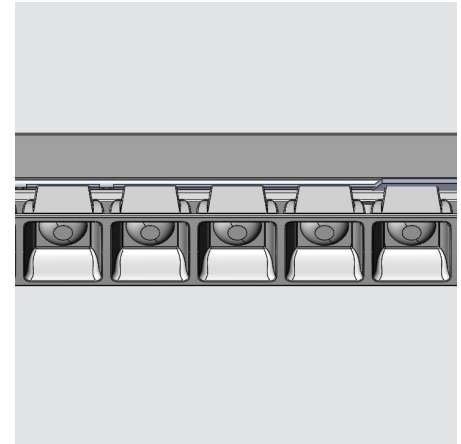

- Elegant slim line design for the use in linear lamella ceilings
- Excellent low-glare light task lighting according to EN-12.464/1 for use in offices
- Available in a decorative matt white or matt white textured coating

Downloads

[Photometrics Ultralight](#)

Create your own custom made product, download the PDF specsheet or add to quote:

Categories: [Baffle luminaires](#)

PRODUCT IMAGES

f-waardering volgens UGR

p Plafond	70	70	50	50	30	70	70	50	50	30	
p Muren	50	30	50	30	30	50	30	50	30	30	
p vloer	20	20	20	20	20	20	20	20	20	20	
Ruimteafmeting		Perspectief dwars					Perspectief leng				
X	Y	t.o.v. lampen					t.o.v. lampen				
2H	2H	15.5	16.1	15.7	16.3	16.5	17.1	17.8	17.4	18.0	18.2
	3H	15.4	15.9	15.6	16.2	16.4	17.0	17.6	17.3	17.8	18.0
	4H	15.3	15.8	15.6	16.1	16.3	16.9	17.5	17.2	17.7	18.0
	6H	15.2	15.7	15.5	16.0	16.3	16.9	17.4	17.2	17.6	17.9
	8H	15.2	15.6	15.5	15.9	16.2	16.8	17.3	17.2	17.6	17.9
	12H	15.1	15.6	15.5	15.9	16.2	16.8	17.2	17.1	17.5	17.8
4H	2H	15.3	15.8	15.6	16.1	16.3	16.9	17.5	17.2	17.7	18.0
	3H	15.1	15.6	15.5	15.9	16.2	16.8	17.2	17.1	17.5	17.8
	4H	15.1	15.4	15.4	15.8	16.1	16.7	17.1	17.1	17.4	17.8
	6H	15.0	15.3	15.4	15.7	16.0	16.6	17.0	17.0	17.3	17.7
	8H	14.9	15.2	15.4	15.6	16.0	16.6	16.9	17.0	17.3	17.7
	12H	14.9	15.1	15.3	15.5	16.0	16.6	16.8	17.0	17.2	17.6
8H	4H	14.9	15.2	15.4	15.6	16.0	16.6	16.9	17.0	17.3	17.7
	6H	14.9	15.1	15.3	15.5	15.9	16.5	16.7	17.0	17.1	17.6
	8H	14.8	15.0	15.3	15.4	15.9	16.5	16.6	16.9	17.1	17.5
	12H	14.8	14.9	15.2	15.4	15.9	16.4	16.5	16.9	17.0	17.5
12H	4H	14.9	15.1	15.3	15.5	16.0	16.6	16.8	17.0	17.2	17.6
	6H	14.8	15.0	15.3	15.4	15.9	16.5	16.6	16.9	17.1	17.5
	8H	14.8	14.9	15.2	15.4	15.9	16.4	16.5	16.9	17.0	17.5

Garantiseerde verblindingindicatie in relatie tot 2121lm Totale lichtstroom

Ultralight-SAPP is an elegant, slim LED luminaire equipped with a row of mid-power LEDs, each featuring an individual lens and louvre. This luminaire is specially designed for use in linear lamella ceilings.