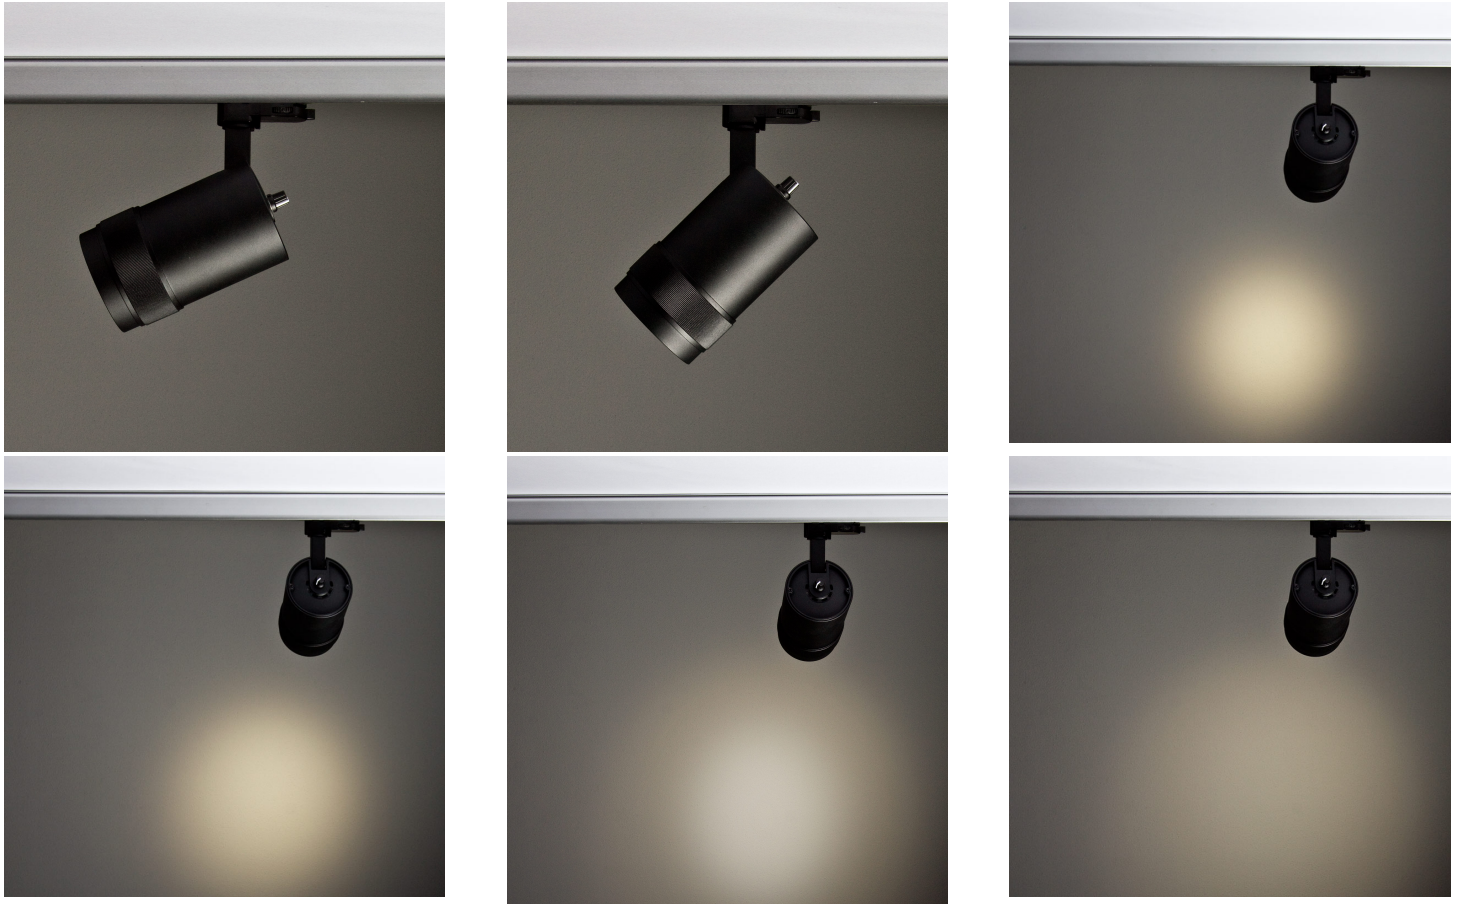

ZUMO 100 VARIO BLACK

Zumo 100 Vario is a zoomable LED spotlight for standard track rails. The spotlight features a powerful LED with a high color rendering index (CRI > 97). The light beam can be continuously adjusted from 12° spot to 55° wide flood by simply rotating the zoom lens. Zumo 100 Vario spotlights are particularly suitable for lighting galleries, museums and art exhibitions.

- Can be used on standard high-voltage tracks
- High CRI (> 97) color rendering index
- Continuously adjustable light beam from 12° spot to 55° wide flood
- Stroboscopic-free dimming (according to IEEE 1789) on the spot
- Particularly suitable for lighting galleries, museums and exhibition spaces

Categories: [Track luminaires](#)

PRODUCT IMAGES

Zumo 100 Vario is a zoomable LED spotlight for standard track rails. The spotlight features a powerful LED with a high color rendering index (CRI > 97). The light beam can be continuously adjusted from 12° spot to 55° wide flood by simply rotating the zoom lens. Zumo 100 Vario spotlights are particularly suitable for lighting galleries, museums and art exhibitions.