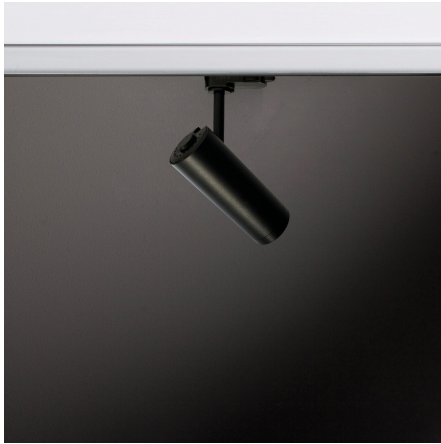

## ZUMO 35 VARIO

Zumo 35 Vario is a zoomable LED spotlight for standard 3-phase tracks. The spotlight features a powerful LED with a high color rendering index (CRI > 97). The beam angle can be continuously adjusted from 8° spot to 40° wide flood by simply rotating the zoom lens. Zumo 35 Vario spotlights are particularly suitable for lighting galleries, museums, and art exhibitions.

- Compact design LED spotlight (ø30 mm) for standard tracks
- High CRI (> 97) color rendering index
- Continuously adjustable beam angle from 8° spot to 40° wide flood
- Flicker-free dimming (according to IEEE 1789) by dimming on the spotlight
- Particularly suitable for lighting galleries, museums and exhibition spaces

## PRODUCT IMAGES

Zumo 35 Vario is a zoomable LED spotlight for standard 3-phase tracks. The spotlight features a powerful LED with a high color rendering index (CRI > 97). The beam angle can be continuously adjusted from 8° spot to 40° wide flood by simply rotating the zoom lens. Zumo 35 Vario spotlights are particularly suitable for lighting galleries, museums, and art exhibitions.