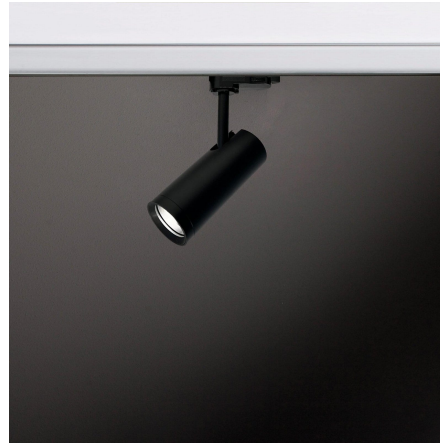

ZUMO 35 VARIO

Zumo 35 Vario is a zoomable LED spotlight for standard 3-phase tracks. The spotlight features a powerful LED with a high color rendering index (CRI > 97). The beam angle can be continuously adjusted from 8° spot to 40° wide flood by simply rotating the zoom lens. Zumo 35 Vario spotlights are particularly suitable for lighting galleries, museums, and art exhibitions.

- Compact design LED spotlight (ø30 mm) for standard tracks
- High CRI (> 97) color rendering index
- Continuously adjustable beam angle from 8° spot to 40° wide flood
- Flicker-free dimming (according to IEEE 1789) by dimming on the spotlight
- Particularly suitable for lighting galleries, museums and exhibition spaces

Categories: [Track luminaires](#)

PRODUCT IMAGES

Zumo 35 Vario is a zoomable LED spotlight for standard 3-phase tracks. The spotlight features a powerful LED with a high color rendering index (CRI > 97). The beam angle can be continuously adjusted from 8° spot to 40° wide flood by simply rotating the zoom lens. Zumo 35 Vario spotlights are particularly suitable for lighting galleries, museums, and art exhibitions.