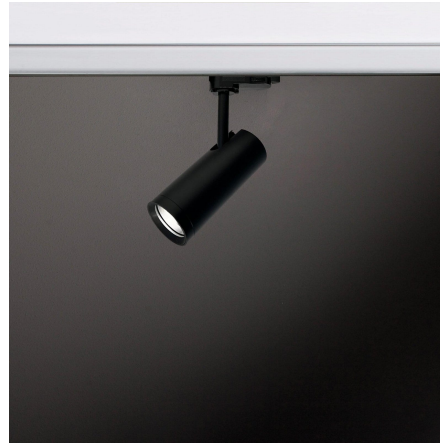

## ZUMO 35 VARIO

Zumo 35 Vario is a zoomable LED spotlight for standard 3-phase tracks. The spotlight features a powerful LED with a high color rendering index (CRI > 97). The beam angle can be continuously adjusted from 8° spot to 40° wide flood by simply rotating the zoom lens. Zumo 35 Vario spotlights are particularly suitable for lighting galleries, museums, and art exhibitions.

- Compact design LED spotlight (ø30 mm) for standard tracks
- High CRI (> 97) color rendering index
- Continuously adjustable beam angle from 8° spot to 40° wide flood
- Flicker-free dimming (according to IEEE 1789) by dimming on the spotlight
- Particularly suitable for lighting galleries, museums and exhibition spaces

## PRODUCT IMAGES

Zumo 35 Vario is a zoomable LED spotlight for standard 3-phase tracks. The spotlight features a powerful LED with a high color rendering index (CRI > 97). The beam angle can be continuously adjusted from 8° spot to 40° wide flood by simply rotating the zoom lens. Zumo 35 Vario spotlights are particularly suitable for lighting galleries, museums, and art exhibitions.