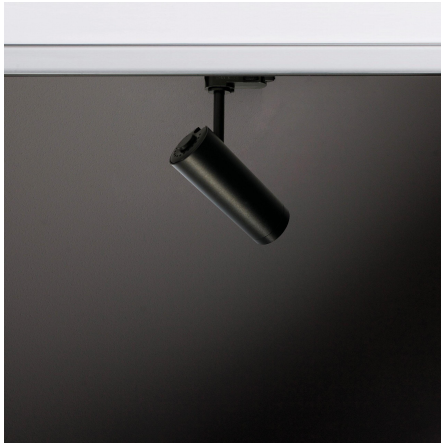

ZUMO 35 VARIO

Zumo 35 Vario is a zoomable LED spotlight for standard 3-phase tracks. The spotlight features a powerful LED with a high color rendering index (CRI > 97). The beam angle can be continuously adjusted from 8° spot to 40° wide flood by simply rotating the zoom lens. Zumo 35 Vario spotlights are particularly suitable for lighting galleries, museums, and art exhibitions.

- Compact design LED spotlight (ø30 mm) for standard tracks
- High CRI (> 97) color rendering index
- Continuously adjustable beam angle from 8° spot to 40° wide flood
- Flicker-free dimming (according to IEEE 1789) by dimming on the spotlight
- Particularly suitable for lighting galleries, museums and exhibition spaces

Categories: [Track luminaires](#)

PRODUCT IMAGES

Zumo 35 Vario is a zoomable LED spotlight for standard 3-phase tracks. The spotlight features a powerful LED with a high color rendering index (CRI > 97). The beam angle can be continuously adjusted from 8° spot to 40° wide flood by simply rotating the zoom lens. Zumo 35 Vario spotlights are particularly suitable for lighting galleries, museums, and art exhibitions.