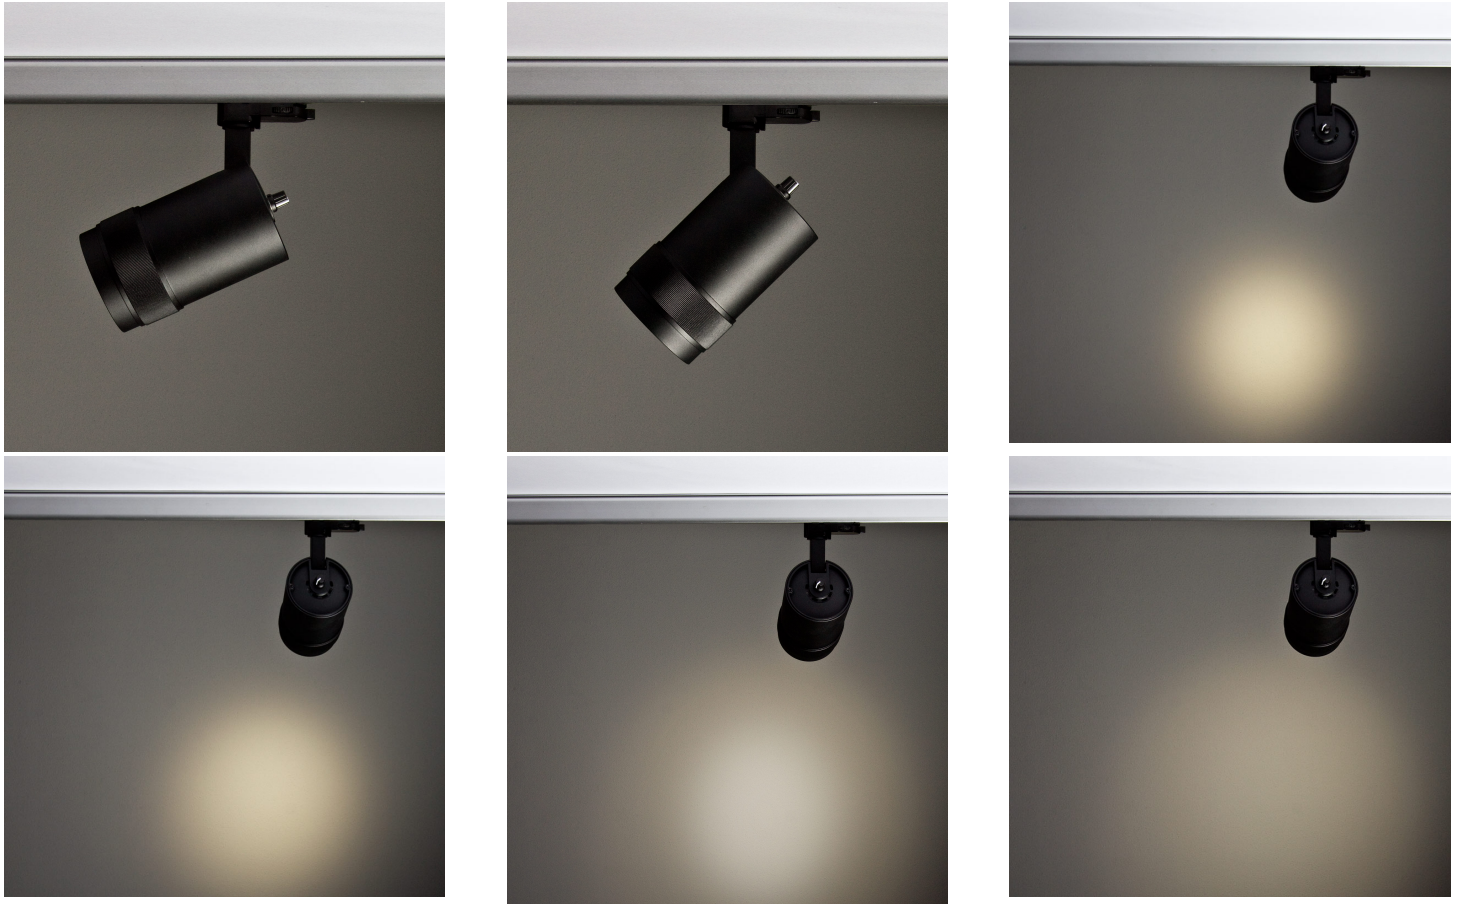

## **ZUMO 90 VARIO BLACK**

Zumo 90 Vario is a zoomable LED spotlight for standard 3-phase tracks. The spot features a powerful LED with a high color rendering index (CRI > 97). The light beam can be continuously adjusted from 12° spot to 55° wide flood by simply rotating the zoom lens. Zumo 90 Vario spotlights are particularly suitable for illuminating galleries, museums, and art exhibitions.

- Can be used on standard high-voltage tracks
- High CRI (> 97) color rendering index
- Continuously adjustable light beam from 12° spot to 55° wide flood
- Stroboscopic-free dimming (according to IEEE 1789) on the spot
- Particularly suitable for lighting galleries, museums and exhibition spaces

## PRODUCT IMAGES

Zumo 90 Vario is a zoomable LED spotlight for standard 3-phase tracks. The spot features a powerful LED with a high color rendering index (CRI > 97). The light beam can be continuously adjusted from 12° spot to 55° wide flood by simply rotating the zoom lens. Zumo 90 Vario spotlights are particularly suitable for illuminating galleries, museums, and art exhibitions.