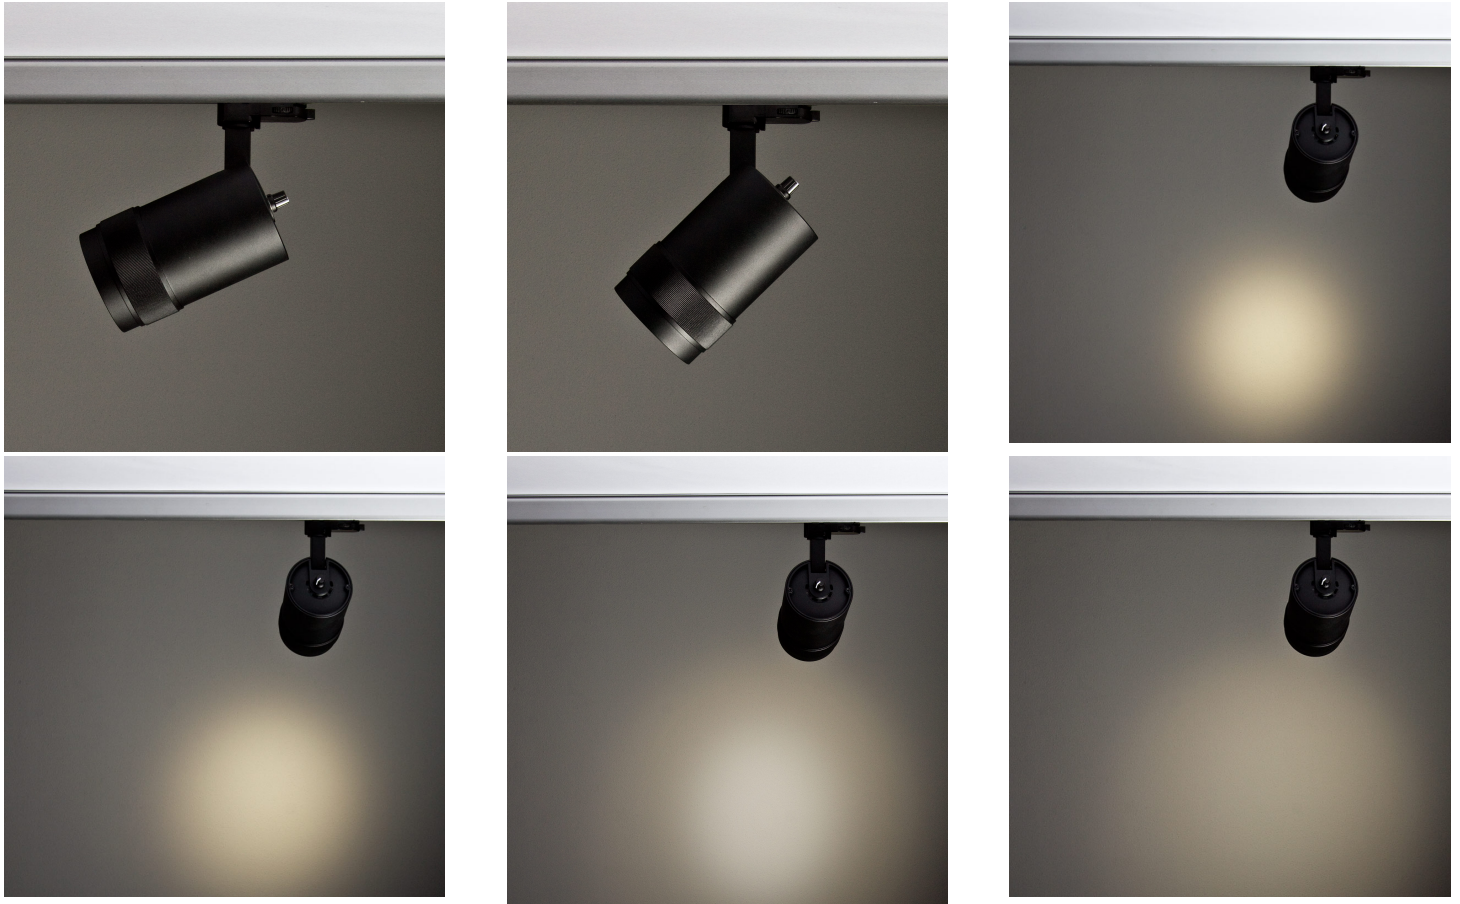

ZUMO 90 VARIO BLACK

Zumo 90 Vario is a zoomable LED spot for standard 3-phase tracks. The spotlight features a powerful LED with a high color rendering index (CRI > 97). The light beam can be continuously adjusted from 12° spot to 55° wide flood by simply rotating the zoom lens. Zumo 90 Vario spotlights are particularly suitable for illuminating galleries, museums, and art exhibitions.

- Can be used on standard high-voltage tracks
- High CRI (> 97) color rendering index
- Continuously adjustable light beam from 12° spot to 55° wide flood
- Stroboscopic-free dimming (according to IEEE 1789) on the spot
- Particularly suitable for lighting galleries, museums and exhibition spaces

Downloads

[Photometrics Zumo 90 Vario](#)

Categories: [Track luminaires](#)

PRODUCT IMAGES

Zumo 90 Vario is a zoomable LED spot for standard 3-phase tracks. The spotlight features a powerful LED with a high color rendering index (CRI > 97). The light beam can be continuously adjusted from 12° spot to 55° wide flood by simply rotating the zoom lens. Zumo 90 Vario spotlights are particularly suitable for illuminating galleries, museums, and art exhibitions.