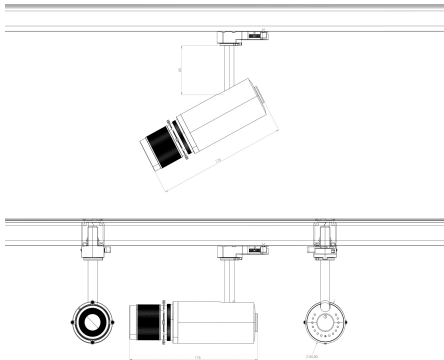

ZUMO CONTOUR SPOT

The Zumo Contour spot is an LED spotlight with a contour projector, suitable for standard 3-circuit track systems. The spot features a powerful LED with a high color rendering index (CRI > 97).

Categories: [Track luminaires](#)

PRODUCT IMAGES

The Zumo Contour spot is an LED spotlight with a contour projector, suitable for standard 3-circuit track systems. The spot features a powerful LED with a high color rendering index (CRI > 97).