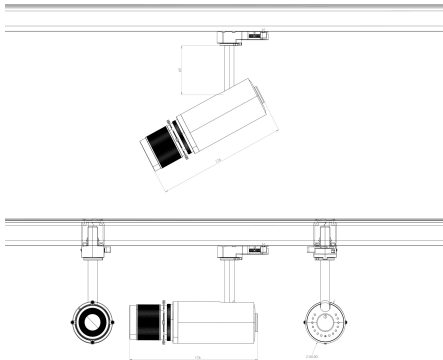

PRODUCT IMAGES

Zumo Contour spot is an LED spotlight with a contour projector, suitable for standard 3-circuit track systems. The spotlight features a powerful LED with a high color rendering index (CRI > 97).

- Can be used on standard high-voltage tracks
- High CRI (> 97) color rendering index
- Stroboscopic-free dimming (according to IEEE 1789) on the spot
- Particularly suitable for lighting galleries, museums and exhibition spaces