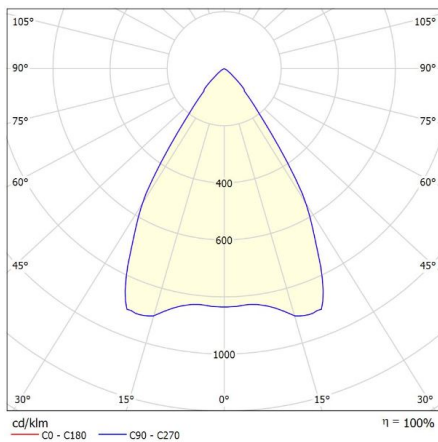

- Behuizing in mat wit of mat zwart
- UGR < 16 tot UGR < 19 afhankelijk van de armatuurstroom
- Railmontage op 1- en 3-circuitrailsystemen

**Categorieën:** [Rail \(track\) armaturen](#)

PRODUCT IMAGES

Glare Evaluation According to UGR											
		70	70	50	50	30	70	70	50	50	30
p Ceiling											
p Walls											
p Floor											
Room Size X Y		Viewing direction at right angles to lamp axis					Viewing direction parallel to lamp axis				
2H	2H	19.0	19.7	19.2	19.9	20.1	19.0	19.7	19.2	19.9	20.1
	3H	18.8	19.5	19.1	19.7	19.9	18.8	19.5	19.1	19.7	19.9
	4H	18.8	19.4	19.1	19.6	19.9	18.8	19.4	19.1	19.6	19.9
	6H	18.7	19.2	19.0	19.5	19.8	18.7	19.2	19.0	19.5	19.8
	12H	18.6	19.1	19.0	19.4	19.7	18.6	19.1	19.0	19.4	19.7
4H	2H	18.8	19.4	19.1	19.6	19.9	18.8	19.4	19.1	19.6	19.9
	3H	18.6	19.1	19.0	19.4	19.8	18.6	19.1	19.0	19.4	19.8
	4H	18.6	19.0	18.9	19.3	19.7	18.6	19.0	18.9	19.3	19.7
	6H	18.5	18.9	18.9	19.2	19.6	18.5	18.9	18.9	19.2	19.6
	8H	18.5	18.8	18.9	19.2	19.6	18.5	18.8	18.9	19.2	19.6
8H	2H	18.4	18.7	18.8	19.1	19.5	18.4	18.7	18.8	19.1	19.5
	4H	18.5	18.8	18.9	19.2	19.6	18.5	18.8	18.9	19.2	19.6
	6H	18.4	18.6	18.8	19.0	19.5	18.4	18.6	18.8	19.0	19.5
	8H	18.3	18.5	18.8	19.0	19.4	18.3	18.5	18.8	19.0	19.4
	12H	18.3	18.4	18.8	18.9	19.4	18.3	18.4	18.8	18.9	19.4
12H	4H	18.4	18.7	18.8	19.1	19.5	18.4	18.7	18.8	19.1	19.5
	6H	18.3	18.5	18.8	19.0	19.4	18.3	18.5	18.8	19.0	19.4
	8H	18.3	18.4	18.8	18.9	19.4	18.3	18.4	18.8	18.9	19.4
	Variation of the observer position for the luminance distances S										
	S = 1.0H		+5.0 / -8.2					+5.0 / -8.2			
S = 1.5H		+7.7 / -13.2					+7.7 / -13.2				
S = 2.0H		+9.7 / -33.2					+9.7 / -33.2				
Standard table		BK00					BK00				
Correction Summand		0.3					0.3				
Corrected Glare Indices referring to 2681lm Total Luminous Flux											