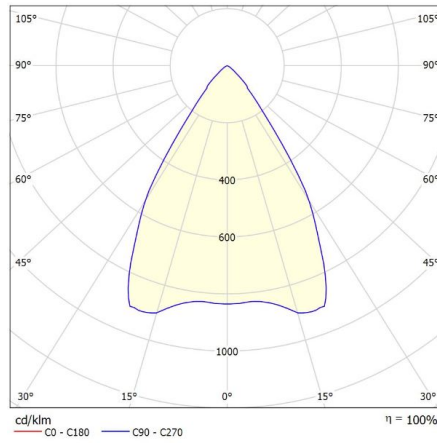

**Categorieën:** [Downlights en inbouwspots](#)

PRODUCT IMAGES

Glare Evaluation According to UGR											
p Ceiling		70	70	50	50	30	70	70	50	50	30
p Walls		50	30	50	30	30	50	30	50	30	30
p Floor		20	20	20	20	20	20	20	20	20	20
Room Size X Y	Viewing direction at right angles to lamp axis					Viewing direction parallel to lamp axis					
	2H	2H	19.0	19.7	19.2	19.9	20.1	19.0	19.7	19.2	19.9
3H		18.8	19.5	19.1	19.7	19.9	18.8	19.5	19.1	19.7	19.9
4H		18.8	19.4	19.1	19.6	19.9	18.8	19.4	19.1	19.6	19.9
6H		18.7	19.2	19.0	19.5	19.8	18.7	19.2	19.0	19.5	19.8
8H		18.6	19.2	19.0	19.5	19.8	18.6	19.2	19.0	19.5	19.8
4H	2H	18.8	19.4	19.1	19.6	19.9	18.8	19.4	19.1	19.6	19.9
	3H	18.6	19.1	19.0	19.4	19.8	18.6	19.1	19.0	19.4	19.8
	4H	18.6	19.0	18.9	19.3	19.7	18.6	19.0	18.9	19.3	19.7
	6H	18.5	18.9	18.9	19.2	19.6	18.5	18.9	18.9	19.2	19.6
	8H	18.5	18.8	18.9	19.2	19.6	18.5	18.8	18.9	19.2	19.6
8H	2H	18.4	18.7	18.8	19.1	19.5	18.4	18.7	18.8	19.1	19.5
	4H	18.5	18.8	18.9	19.2	19.6	18.5	18.8	18.9	19.2	19.6
	6H	18.4	18.6	18.8	19.0	19.5	18.4	18.6	18.8	19.0	19.5
	8H	18.3	18.5	18.8	19.0	19.4	18.3	18.5	18.8	19.0	19.4
	12H	18.3	18.4	18.8	18.9	19.4	18.3	18.4	18.8	18.9	19.4
12H	4H	18.4	18.7	18.8	19.1	19.5	18.4	18.7	18.8	19.1	19.5
	6H	18.3	18.5	18.8	19.0	19.4	18.3	18.5	18.8	19.0	19.4
	8H	18.3	18.4	18.8	18.9	19.4	18.3	18.4	18.8	18.9	19.4
	12H	18.3	18.4	18.8	18.9	19.4	18.3	18.4	18.8	18.9	19.4
	12H	18.3	18.4	18.8	18.9	19.4	18.3	18.4	18.8	18.9	19.4
Variation of the observer position for the luminance distances S											
S = 1.0H	+5.0 / -8.2					+5.0 / -8.2					
S = 1.5H	+7.7 / -13.2					+7.7 / -13.2					
S = 2.0H	+9.7 / -33.2					+9.7 / -33.2					
Standard table	BK00					BK00					
Correction Summand	0.3					0.3					
Corrected Glare Indices referring to 2683lm Total Luminous Flux											